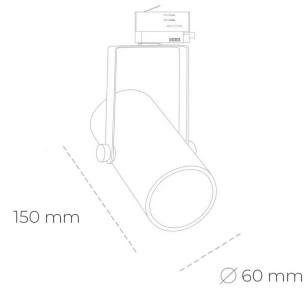

SPOTLIGHT LIDER B MINI 835 14W 38° GREY | ON/OFF

Article number: N007-K0001-RF835-H5-M38-ZE51_350-S1-###

LED	COB
Light colour	3500 [K]
CRI	80
Led chip flux	1948 [lm]
Luminous flux	1753 [lm]
System power	14 [W]
Luminaire Efficiency	125 [lm/W]
Beam angle	38°
Controller	ON/OFF
MacAdam	3 SDCM

Spotlight LED

Compact track mounted LED spotlight. Aluminium housing. Ceiling base installation possible. Available in white, black and grey. Any RAL palette colour available on enquiry. Reflector beams available: 15°, 23°, 38°, 45° and 60°. Maximum power is 27W.

LUMINAIRE

Weight	0,85 [kg]
Protection rating IP , IK , class	IP 20, IK 1,
Luminaire colour	GREY
Cover	Plastic
Operating voltage	220-240V 50-60Hz

Note: All data are typical values. Tolerance of measurements +/-10% System features may change with product improvements due to technical advances.