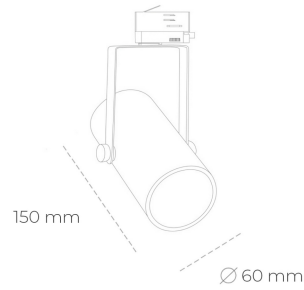

SPOTLIGHT LIDER B MINI 835 19W 23° GREY | ON/OFF

Article number: N007-K0001-RF835-H5-M23-ZE51_500-S1-###

LED	COB
Light colour	3500 [K]
CRI	80
Led chip flux	2783 [lm]
Luminous flux	2504 [lm]
System power	19 [W]
Luminaire Efficiency	132 [lm/W]
Beam angle	23°
Controller	ON/OFF
MacAdam	3 SDCM

Spotlight LED

Compact track mounted LED spotlight. Aluminium housing. Ceiling base installation possible. Available in white, black and grey. Any RAL palette colour available on enquiry. Reflector beams available: 15°, 23°, 38°, 45° and 60°. Maximum power is 27W.

LUMINAIRE

Weight	0,85 [kg]
Protection rating IP , IK , class	IP 20, IK 1,
Luminaire colour	GREY
Cover	Plastic
Operating voltage	220-240V 50-60Hz

Note: All data are typical values. Tolerance of measurements +/-10% System features may change with product improvements due to technical advances.