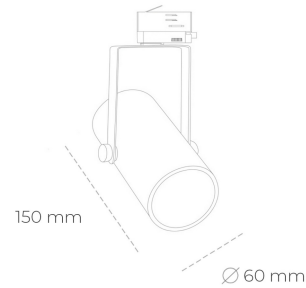

SPOTLIGHT LIDER B MINI 835 14W 23° GREY | ON/OFF

Article number: N007-K0001-RF835-H5-M23-ZE51_350-S1-###

LED	COB
Light colour	3500 [K]
CRI	80
Led chip flux	1948 [lm]
Luminous flux	1753 [lm]
System power	14 [W]
Luminaire Efficiency	125 [lm/W]
Beam angle	23°
Controller	ON/OFF
MacAdam	3 SDCM

Spotlight LED

Compact track mounted LED spotlight. Aluminium housing. Ceiling base installation possible. Available in white, black and grey. Any RAL palette colour available on enquiry. Reflector beams available: 15°, 23°, 38°, 45° and 60°. Maximum power is 27W.

LUMINAIRE

Weight	0,85 [kg]
Protection rating IP , IK , class	IP 20, IK 1,
Luminaire colour	GREY
Cover	Plastic
Operating voltage	220-240V 50-60Hz

Note: All data are typical values. Tolerance of measurements +/-10% System features may change with product improvements due to technical advances.