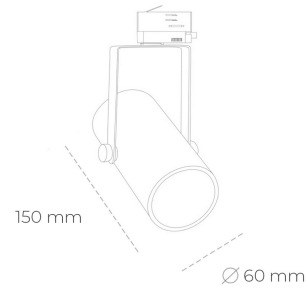

## SPOTLIGHT LIDER B MINI 835 25W 15° GREY | ON/OFF

Article number: N007-K0001-RF835-H5-M15-ZE51\_650-S1-###

LED	COB
Light colour	3500 [K]
CRI	80
Led chip flux	3618 [lm]
Luminous flux	3256 [lm]
System power	25 [W]
Luminaire Efficiency	130 [lm/W]
Beam angle	15°
Controller	ON/OFF
MacAdam	3 SDCM

### Spotlight LED

Compact track mounted LED spotlight. Aluminium housing. Ceiling base installation possible. Available in white, black and grey. Any RAL palette colour available on enquiry. Reflector beams available: 15°, 23°, 38°, 45° and 60°. Maximum power is 27W.

### LUMINAIRE

Weight	0,85 [kg]
Protection rating IP , IK , class	IP 20, IK 1,
Luminaire colour	GREY
Cover	Plastic
Operating voltage	220-240V 50-60Hz

Note: All data are typical values. Tolerance of measurements +/-10% System features may change with product improvements due to technical advances.