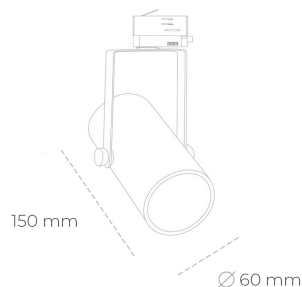

## SPOTLIGHT LIDER B MINI 830 25W 60° GREY | ON/OFF

Article number: N007-K0001-RF830-H5-M60-ZE51\_650-S1-###

LED	COB
Light colour	3000 [K]
CRI	80
Led chip flux	3538 [lm]
Luminous flux	3184 [lm]
System power	25 [W]
Luminaire Efficiency	127 [lm/W]
Beam angle	60°
Controller	ON/OFF
MacAdam	3 SDCM

### Spotlight LED

Compact track mounted LED spotlight. Aluminium housing. Ceiling base installation possible. Available in white, black and grey. Any RAL palette colour available on enquiry. Reflector beams available: 15°, 23°, 38°, 45° and 60°. Maximum power is 27W.

### LUMINAIRE

Weight	0,85 [kg]
Protection rating IP , IK , class	IP 20, IK 1,
Luminaire colour	GREY
Cover	Plastic
Operating voltage	220-240V 50-60Hz

Note: All data are typical values. Tolerance of measurements +/-10% System features may change with product improvements due to technical advances.