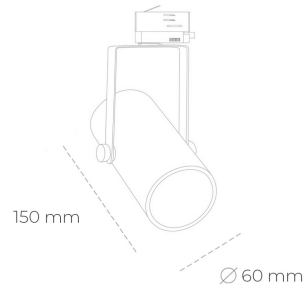

SPOTLIGHT LIDER B MINI 830 21W 45° GREY | ON/OFF

Article number: N007-K0001-RF830-H5-M45-ZE51_550-S1-###

LED	COB
Light colour	3000 [K]
CRI	80
Led chip flux	2994 [lm]
Luminous flux	2694 [lm]
System power	21 [W]
Luminaire Efficiency	128 [lm/W]
Beam angle	45°
Controller	ON/OFF
MacAdam	3 SDCM

Spotlight LED

Compact track mounted LED spotlight. Aluminium housing. Ceiling base installation possible. Available in white, black and grey. Any RAL palette colour available on enquiry. Reflector beams available: 15°, 23°, 38°, 45° and 60°. Maximum power is 27W.

LUMINAIRE

Weight	0,85 [kg]
Protection rating IP , IK , class	IP 20, IK 1,
Luminaire colour	GREY
Cover	Plastic
Operating voltage	220-240V 50-60Hz

Note: All data are typical values. Tolerance of measurements +/-10% System features may change with product improvements due to technical advances.