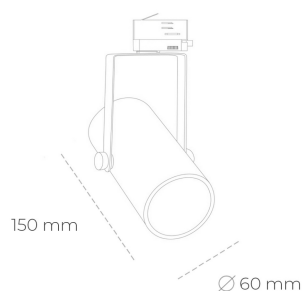

SPOTLIGHT LIDER B MINI 830 21W 23° GREY | ON/OFF

Article number: N007-K0001-RF830-H5-M23-ZE51_550-S1-###

LED	COB
Light colour	3000 [K]
CRI	80
Led chip flux	2994 [lm]
Luminous flux	2694 [lm]
System power	21 [W]
Luminaire Efficiency	128 [lm/W]
Beam angle	23°
Controller	ON/OFF
MacAdam	3 SDCM

Spotlight LED

Compact track mounted LED spotlight. Aluminium housing. Ceiling base installation possible. Available in white, black and grey. Any RAL palette colour available on enquiry. Reflector beams available: 15°, 23°, 38°, 45° and 60°. Maximum power is 27W.

LUMINAIRE

Weight	0,85 [kg]
Protection rating IP , IK , class	IP 20, IK 1,
Luminaire colour	GREY
Cover	Plastic
Operating voltage	220-240V 50-60Hz

Note: All data are typical values. Tolerance of measurements +/-10% System features may change with product improvements due to technical advances.