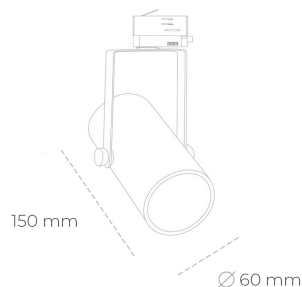

SPOTLIGHT LIDER B MINI 830 14W 15° GREY | ON/OFF

LED	COB
Light colour	3000 [K] |
CRI	80
Led chip flux	1905 [lm]
Luminous flux	1714 [lm]
System power	14 [W]
Luminaire Efficiency	122 [lm/W]
Beam angle	15°
Controller	ON/OFF
MacAdam	3 SDCM

Spotlight LED

Compact track mounted LED spotlight. Aluminium housing. Ceiling base installation possible. Available in white, black and grey. Any RAL palette colour available on enquiry. Reflector beams available: 15°, 23°, 38°, 45° and 60°. Maximum power is 27W.

LUMINAIRE

Weight	0,85 [kg]
Protection rating IP , IK , class	IP 20, IK 1,
Luminaire colour	GREY
Cover	Plastic
Operating voltage	220-240V 50-60Hz

Note: All data are typical values. Tolerance of measurements +/-10% System features may change with product improvements due to technical advances.

OPTIONS

RAL colours on inquiry, honeycomb louver on inquiry , Casambi on inquiry, DALI on inquiry, Phase-cut dimming on inquiry.

Generated: 01.09.2024

+48 32 388 80 00

www.cora.pl
cora@cora.pl

Street: Ignatza Hakuby 18
41-914 Bytom, Polska