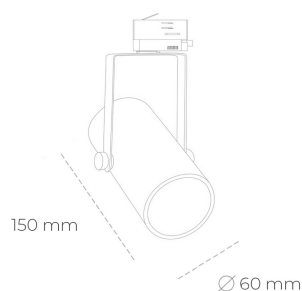

SPOTLIGHT LIDER B MINI 827 19W 60° GREY | ON/OFF

Article number: N007-K0001-RF827-H5-M60-ZE51_500-S1-###

LED	COB
Light colour	2700 [K]
CRI	80
Led chip flux	2694 [lm]
Luminous flux	2424 [lm]
System power	19 [W]
Luminaire Efficiency	128 [lm/W]
Beam angle	60°
Controller	ON/OFF
MacAdam	3 SDCM

Spotlight LED

Compact track mounted LED spotlight. Aluminium housing. Ceiling base installation possible. Available in white, black and grey. Any RAL palette colour available on enquiry. Reflector beams available: 15°, 23°, 38°, 45° and 60°. Maximum power is 27W.

LUMINAIRE

Weight	0,85 [kg]
Protection rating IP , IK , class	IP 20, IK 1,
Luminaire colour	GREY
Cover	Plastic
Operating voltage	220-240V 50-60Hz

Note: All data are typical values. Tolerance of measurements +/-10% System features may change with product improvements due to technical advances.