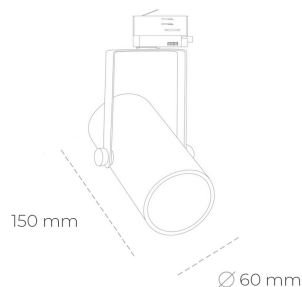

SPOTLIGHT LIDER B MINI 827 10W 45° GREY | ON/OFF

Article number: N007-K0001-RF827-H5-M45-ZE61_250-S1-###

LED	COB
Light colour	2700 [K]
CRI	80
Led chip flux	1347 [lm]
Luminous flux	1212 [lm]
System power	10 [W]
Luminaire Efficiency	121 [lm/W]
Beam angle	45°
Controller	ON/OFF
MacAdam	3 SDCM

Spotlight LED

Compact track mounted LED spotlight. Aluminium housing. Ceiling base installation possible. Available in white, black and grey. Any RAL palette colour available on enquiry. Reflector beams available: 15°, 23°, 38°, 45° and 60°. Maximum power is 27W.

LUMINAIRE

Weight	0,85 [kg]
Protection rating IP , IK , class	IP 20, IK 1,
Luminaire colour	GREY
Cover	Plastic
Operating voltage	220-240V 50-60Hz

Note: All data are typical values. Tolerance of measurements +/-10% System features may change with product improvements due to technical advances.