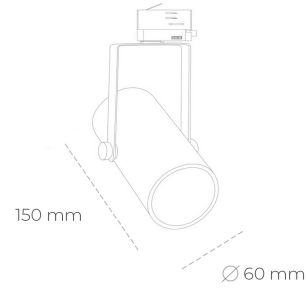

SPOTLIGHT LIDER B MINI 827 27W 23° GREY | ON/OFF

Article number: N007-K0001-RF827-H5-M23-ZE51_700-S1-###

LED	COB
Light colour	2700 [K]
CRI	80
Led chip flux	3772 [lm]
Luminous flux	3394 [lm]
System power	27 [W]
Luminaire Efficiency	126 [lm/W]
Beam angle	23°
Controller	ON/OFF
MacAdam	3 SDCM

Spotlight LED

Compact track mounted LED spotlight. Aluminium housing. Ceiling base installation possible. Available in white, black and grey. Any RAL palette colour available on enquiry. Reflector beams available: 15°, 23°, 38°, 45° and 60°. Maximum power is 27W.

LUMINAIRE

Weight	0,85 [kg]
Protection rating IP , IK , class	IP 20, IK 1,
Luminaire colour	GREY
Cover	Plastic
Operating voltage	220-240V 50-60Hz

Note: All data are typical values. Tolerance of measurements +/-10% System features may change with product improvements due to technical advances.