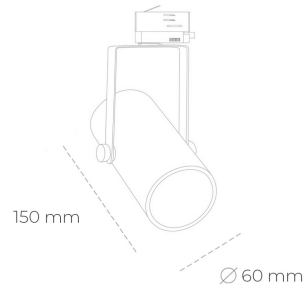

SPOTLIGHT LIDER B MINI 827 13W 23° GREY | ON/OFF

Article number: N007-K0001-RF827-H5-M23-ZE51_350-S1-###

LED	COB
Light colour	2700 [K]
CRI	80
Led chip flux	1886 [lm]
Luminous flux	1697 [lm]
System power	13 [W]
Luminaire Efficiency	131 [lm/W]
Beam angle	23°
Controller	ON/OFF
MacAdam	3 SDCM

Spotlight LED

Compact track mounted LED spotlight. Aluminium housing. Ceiling base installation possible. Available in white, black and grey. Any RAL palette colour available on enquiry. Reflector beams available: 15°, 23°, 38°, 45° and 60°. Maximum power is 27W.

LUMINAIRE

Weight	0,85 [kg]
Protection rating IP , IK , class	IP 20, IK 1,
Luminaire colour	GREY
Cover	Plastic
Operating voltage	220-240V 50-60Hz

Note: All data are typical values. Tolerance of measurements +/-10% System features may change with product improvements due to technical advances.