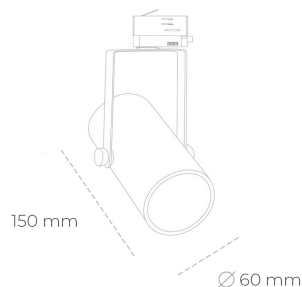

SPOTLIGHT LIDER B MINI 940 27W 60° GREY PREMIUM WHITE ON/OFF

LED	COB
Light colour	4000 [K] PREMIUM WHITE
CRI	90
Led chip flux	3634 [lm]
Luminous flux	3270 [lm]
System power	27 [W]
Luminaire Efficiency	121 [lm/W]
Beam angle	60°
Controller	ON/OFF
MacAdam	3 SDCM

Spotlight LED

Compact track mounted LED spotlight. Aluminium housing. Ceiling base installation possible. Available in white, black and grey. Any RAL palette colour available on enquiry. Reflector beams available: 15°, 23°, 38°, 45° and 60°. Maximum power is 27W.

LUMINAIRE

Weight	0,85 [kg]
Protection rating IP , IK , class	IP 20, IK 1,
Luminaire colour	GREY
Cover	Plastic
Operating voltage	220-240V 50-60Hz

Note: All data are typical values. Tolerance of measurements +/-10% System features may change with product improvements due to technical advances.

OPTIONS

RAL colours on inquiry, honeycomb louver on inquiry , Casambi on inquiry, DALI on inquiry, Phase-cut dimming on inquiry.

Generated: 01.09.2024

+48 32 388 80 00

www.cora.pl
cora@cora.pl

Street: Ignatza Hakuby 18
41-914 Bytom, Polska