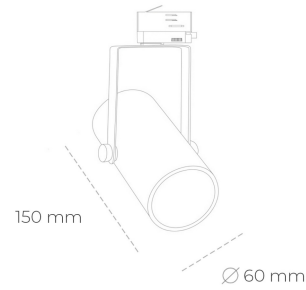

SPOTLIGHT LIDER B MINI 940 20W 60° GREY PREMIUM WHITE ON/OFF

Article number: N007-K0001-PW940-HA-M60-ZE51_500-S1-###

LED	COB
Light colour	4000 [K] PREMIUM WHITE
CRI	90
Led chip flux	2663 [lm]
Luminous flux	2396 [lm]
System power	20 [W]
Luminaire Efficiency	120 [lm/W]
Beam angle	60°
Controller	ON/OFF
MacAdam	3 SDCM

Spotlight LED

Compact track mounted LED spotlight. Aluminium housing. Ceiling base installation possible. Available in white, black and grey. Any RAL palette colour available on enquiry. Reflector beams available: 15°, 23°, 38°, 45° and 60°. Maximum power is 27W.

LUMINAIRE

Weight	0,85 [kg]
Protection rating IP , IK , class	IP 20, IK 1,
Luminaire colour	GREY
Cover	Plastic
Operating voltage	220-240V 50-60Hz

Note: All data are typical values. Tolerance of measurements +/-10% System features may change with product improvements due to technical advances.