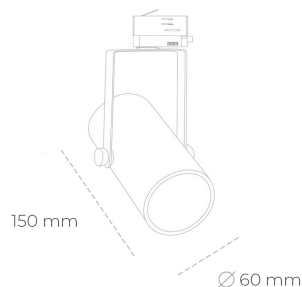

SPOTLIGHT LIDER B MINI 940 23W 45° GREY PREMIUM WHITE ON/OFF

LED	COB
Light colour	4000 [K] PREMIUM WHITE
CRI	90
Led chip flux	3157 [lm]
Luminous flux	2841 [lm]
System power	23 [W]
Luminaire Efficiency	124 [lm/W]
Beam angle	45°
Controller	ON/OFF
MacAdam	3 SDCM

Spotlight LED

Compact track mounted LED spotlight. Aluminium housing. Ceiling base installation possible. Available in white, black and grey. Any RAL palette colour available on enquiry. Reflector beams available: 15°, 23°, 38°, 45° and 60°. Maximum power is 27W.

LUMINAIRE

Weight	0,85 [kg]
Protection rating IP , IK , class	IP 20, IK 1,
Luminaire colour	GREY
Cover	Plastic
Operating voltage	220-240V 50-60Hz

Note: All data are typical values. Tolerance of measurements +/-10% System features may change with product improvements due to technical advances.

OPTIONS

RAL colours on inquiry, honeycomb louver on inquiry , Casambi on inquiry, DALI on inquiry, Phase-cut dimming on inquiry.

Generated: 01.09.2024

+48 32 388 80 00

www.cora.pl
cora@cora.pl

Street: Ignatza Hakuby 18
41-914 Bytom, Polska