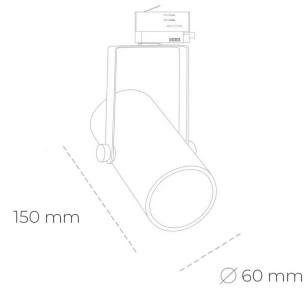

SPOTLIGHT LIDER B MINI 940 20W 15° GREY PREMIUM WHITE ON/OFF

Article number: N007-K0001-PW940-HA-M15-ZE51_500-S1-###

LED	COB
Light colour	4000 [K] PREMIUM WHITE
CRI	90
Led chip flux	2663 [lm]
Luminous flux	2396 [lm]
System power	20 [W]
Luminaire Efficiency	120 [lm/W]
Beam angle	15°
Controller	ON/OFF
MacAdam	3 SDCM

Spotlight LED

Compact track mounted LED spotlight. Aluminium housing. Ceiling base installation possible. Available in white, black and grey. Any RAL palette colour available on enquiry. Reflector beams available: 15°, 23°, 38°, 45° and 60°. Maximum power is 27W.

LUMINAIRE

Weight	0,85 [kg]
Protection rating IP , IK , class	IP 20, IK 1,
Luminaire colour	GREY
Cover	Plastic
Operating voltage	220-240V 50-60Hz

Note: All data are typical values. Tolerance of measurements +/-10% System features may change with product improvements due to technical advances.