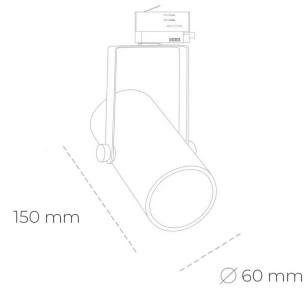

# SPOTLIGHT LIDER B MINI 940 14W 15° GREY PREMIUM WHITE ON/OFF

Article number: N007-K0001-PW940-HA-M15-ZE51\_350-S1-###

LED	COB
Light colour	4000 [K] PREMIUM WHITE
CRI	90
Led chip flux	1887 [lm]
Luminous flux	1698 [lm]
System power	14 [W]
Luminaire Efficiency	121 [lm/W]
Beam angle	15°
Controller	ON/OFF
MacAdam	3 SDCM

### Spotlight LED

Compact track mounted LED spotlight. Aluminium housing. Ceiling base installation possible. Available in white, black and grey. Any RAL palette colour available on enquiry. Reflector beams available: 15°, 23°, 38°, 45° and 60°. Maximum power is 27W.

### LUMINAIRE

Weight	0,85 [kg]
Protection rating IP , IK , class	IP 20, IK 1,
Luminaire colour	GREY
Cover	Plastic
Operating voltage	220-240V 50-60Hz

Note: All data are typical values. Tolerance of measurements +/-10% System features may change with product improvements due to technical advances.