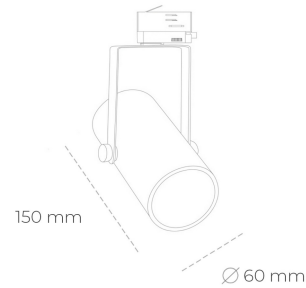

SPOTLIGHT LIDER B MINI 930 21W 38° GREY PREMIUM COLOR ON/OFF

Article number: N007-K0001-PC930-HA-M38-ZE51_550-S1-###

LED	COB
Light colour	3000 [K] PREMIUM COLOR
CRI	90
Led chip flux	2396 [lm]
Luminous flux	2156 [lm]
System power	21 [W]
Luminaire Efficiency	103 [lm/W]
Beam angle	38°
Controller	ON/OFF
MacAdam	3 SDCM

Spotlight LED

Compact track mounted LED spotlight. Aluminium housing. Ceiling base installation possible. Available in white, black and grey. Any RAL palette colour available on enquiry. Reflector beams available: 15°, 23°, 38°, 45° and 60°. Maximum power is 27W.

LUMINAIRE

Weight	0,85 [kg]
Protection rating IP , IK , class	IP 20, IK 1,
Luminaire colour	GREY
Cover	Plastic
Operating voltage	220-240V 50-60Hz

Note: All data are typical values. Tolerance of measurements +/-10% System features may change with product improvements due to technical advances.