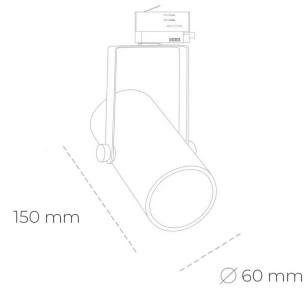

SPOTLIGHT LIDER B MINI 930 25W 23° GREY PREMIUM COLOR ON/OFF

Article number: N007-K0001-PC930-HA-M23-ZE51_650-S1-###

LED	COB
Light colour	3000 [K] PREMIUM COLOR
CRI	90
Led chip flux	2776 [lm]
Luminous flux	2498 [lm]
System power	25 [W]
Luminaire Efficiency	100 [lm/W]
Beam angle	23°
Controller	ON/OFF
MacAdam	3 SDCM

Spotlight LED

Compact track mounted LED spotlight. Aluminium housing. Ceiling base installation possible. Available in white, black and grey. Any RAL palette colour available on enquiry. Reflector beams available: 15°, 23°, 38°, 45° and 60°. Maximum power is 27W.

LUMINAIRE

Weight	0,85 [kg]
Protection rating IP , IK , class	IP 20, IK 1,
Luminaire colour	GREY
Cover	Plastic
Operating voltage	220-240V 50-60Hz

Note: All data are typical values. Tolerance of measurements +/-10% System features may change with product improvements due to technical advances.