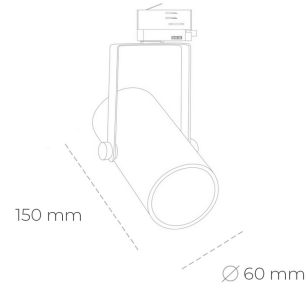

## SPOTLIGHT LIDER B MINI 930 21W 23° GREY PREMIUM COLOR ON/OFF

Article number: N007-K0001-PC930-HA-M23-ZE51\_550-S1-###

LED	COB
Light colour	3000 [K] PREMIUM COLOR
CRI	90
Led chip flux	2396 [lm]
Luminous flux	2156 [lm]
System power	21 [W]
Luminaire Efficiency	103 [lm/W]
Beam angle	23°
Controller	ON/OFF
MacAdam	3 SDCM

### Spotlight LED

Compact track mounted LED spotlight. Aluminium housing. Ceiling base installation possible. Available in white, black and grey. Any RAL palette colour available on enquiry. Reflector beams available: 15°, 23°, 38°, 45° and 60°. Maximum power is 27W.

### LUMINAIRE

Weight	0,85 [kg]
Protection rating IP , IK , class	IP 20, IK 1,
Luminaire colour	GREY
Cover	Plastic
Operating voltage	220-240V 50-60Hz

Note: All data are typical values. Tolerance of measurements +/-10% System features may change with product improvements due to technical advances.