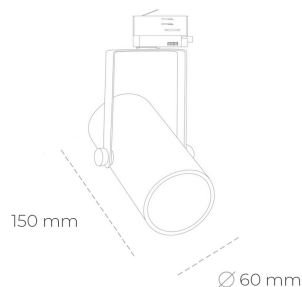

SPOTLIGHT LIDER B MINI 930 20W 15° GREY PREMIUM COLOR ON/OFF

LED	COB
Light colour	3000 [K] PREMIUM COLOR
CRI	90
Led chip flux	2200 [lm]
Luminous flux	1980 [lm]
System power	20 [W]
Luminaire Efficiency	99 [lm/W]
Beam angle	15°
Controller	ON/OFF
MacAdam	3 SDCM

Spotlight LED

Compact track mounted LED spotlight. Aluminium housing. Ceiling base installation possible. Available in white, black and grey. Any RAL palette colour available on enquiry. Reflector beams available: 15°, 23°, 38°, 45° and 60°. Maximum power is 27W.

LUMINAIRE

Weight	0,85 [kg]
Protection rating IP , IK , class	IP 20, IK 1,
Luminaire colour	GREY
Cover	Plastic
Operating voltage	220-240V 50-60Hz

Note: All data are typical values. Tolerance of measurements +/-10% System features may change with product improvements due to technical advances.

OPTIONS

RAL colours on inquiry, honeycomb louver on inquiry , Casambi on inquiry, DALI on inquiry, Phase-cut dimming on inquiry.

Generated: 01.09.2024

+48 32 388 80 00

www.cora.pl
cora@cora.pl

Street: Ignatza Hakuby 18
41-914 Bytom, Polska