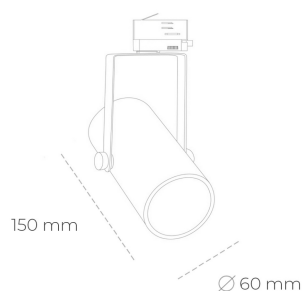

## SPOTLIGHT LIDER B MINI 930 14W 15° GREY PREMIUM COLOR ON/OFF

Article number: N007-K0001-PC930-HA-M15-ZE51\_350-S1-###

LED	COB
Light colour	3000 [K] PREMIUM COLOR
CRI	90
Led chip flux	1583 [lm]
Luminous flux	1424 [lm]
System power	14 [W]
Luminaire Efficiency	102 [lm/W]
Beam angle	15°
Controller	ON/OFF
MacAdam	3 SDCM

### Spotlight LED

Compact track mounted LED spotlight. Aluminium housing. Ceiling base installation possible. Available in white, black and grey. Any RAL palette colour available on enquiry. Reflector beams available: 15°, 23°, 38°, 45° and 60°. Maximum power is 27W.

### LUMINAIRE

Weight	0,85 [kg]
Protection rating IP , IK , class	IP 20, IK 1,
Luminaire colour	GREY
Cover	Plastic
Operating voltage	220-240V 50-60Hz

Note: All data are typical values. Tolerance of measurements +/-10% System features may change with product improvements due to technical advances.