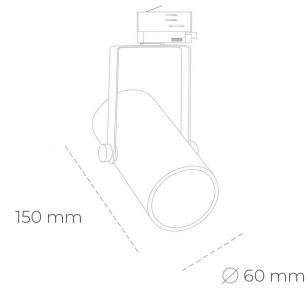

SPOTLIGHT LIDER B MINI 930 14W 45° GREY CRI97 ON/OFF

Article number: N007-K0001-HI930-H5-M45-ZE51_350-S1-###

LED	COB
Light colour	3000 [K] CRI97
CRI	90
Led chip flux	1575 [lm]
Luminous flux	1417 [lm]
System power	14 [W]
Luminaire Efficiency	101 [lm/W]
Beam angle	45°
Controller	ON/OFF
MacAdam	3 SDCM

Spotlight LED

Compact track mounted LED spotlight. Aluminium housing. Ceiling base installation possible. Available in white, black and grey. Any RAL palette colour available on enquiry. Reflector beams available: 15°, 23°, 38°, 45° and 60°. Maximum power is 27W.

LUMINAIRE

Weight	0,85 [kg]
Protection rating IP , IK , class	IP 20, IK 1,
Luminaire colour	GREY
Cover	Plastic
Operating voltage	220-240V 50-60Hz

Note: All data are typical values. Tolerance of measurements +/-10% System features may change with product improvements due to technical advances.