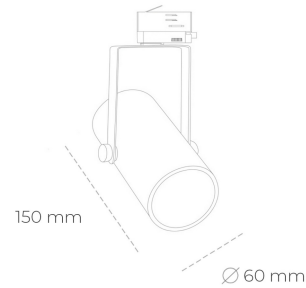

SPOTLIGHT LIDER B MINI 930 14W 38° GREY CRI97 ON/OFF

Article number: N007-K0001-HI930-H5-M38-ZE51_350-S1-###

LED	COB
Light colour	3000 [K] CRI97
CRI	90
Led chip flux	1575 [lm]
Luminous flux	1417 [lm]
System power	14 [W]
Luminaire Efficiency	101 [lm/W]
Beam angle	38°
Controller	ON/OFF
MacAdam	3 SDCM

Spotlight LED

Compact track mounted LED spotlight. Aluminium housing. Ceiling base installation possible. Available in white, black and grey. Any RAL palette colour available on enquiry. Reflector beams available: 15°, 23°, 38°, 45° and 60°. Maximum power is 27W.

LUMINAIRE

Weight	0,85 [kg]
Protection rating IP , IK , class	IP 20, IK 1,
Luminaire colour	GREY
Cover	Plastic
Operating voltage	220-240V 50-60Hz

Note: All data are typical values. Tolerance of measurements +/-10% System features may change with product improvements due to technical advances.