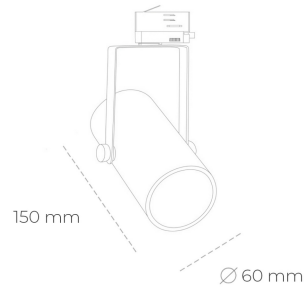

## SPOTLIGHT LIDER B MINI 930 14W 15° GREY CRI97 ON/OFF

Article number: N007-K0001-HI930-H5-M15-ZE51\_350-S1-###

LED	COB
Light colour	3000 [K] CRI97
CRI	90
Led chip flux	1575 [lm]
Luminous flux	1417 [lm]
System power	14 [W]
Luminaire Efficiency	101 [lm/W]
Beam angle	15°
Controller	ON/OFF
MacAdam	3 SDCM

### Spotlight LED

Compact track mounted LED spotlight. Aluminium housing. Ceiling base installation possible. Available in white, black and grey. Any RAL palette colour available on enquiry. Reflector beams available: 15°, 23°, 38°, 45° and 60°. Maximum power is 27W.

### LUMINAIRE

Weight	0,85 [kg]
Protection rating IP , IK , class	IP 20, IK 1,
Luminaire colour	GREY
Cover	Plastic
Operating voltage	220-240V 50-60Hz

Note: All data are typical values. Tolerance of measurements +/-10% System features may change with product improvements due to technical advances.