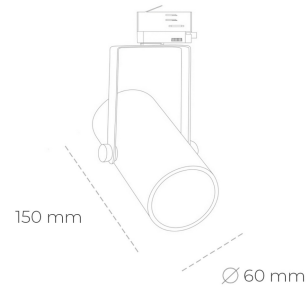

SPOTLIGHT LIDER B MINI 935 20W 60° GREY PREMIUM WHITE ON/OFF

Article number: N007-K0001-HE935-HA-M60-ZE51_500-S1-###

LED	COB
Light colour	3500 [K] PREMIUM WHITE
CRI	90
Led chip flux	2973 [lm]
Luminous flux	2675 [lm]
System power	20 [W]
Luminaire Efficiency	134 [lm/W]
Beam angle	60°
Controller	ON/OFF
MacAdam	3 SDCM

Spotlight LED

Compact track mounted LED spotlight. Aluminium housing. Ceiling base installation possible. Available in white, black and grey. Any RAL palette colour available on enquiry. Reflector beams available: 15°, 23°, 38°, 45° and 60°. Maximum power is 27W.

LUMINAIRE

Weight	0,85 [kg]
Protection rating IP , IK , class	IP 20, IK 1,
Luminaire colour	GREY
Cover	Plastic
Operating voltage	220-240V 50-60Hz

Note: All data are typical values. Tolerance of measurements +/-10% System features may change with product improvements due to technical advances.