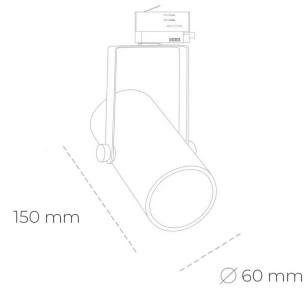

SPOTLIGHT LIDER B MINI 935 14W 60° GREY PREMIUM WHITE ON/OFF

Article number: N007-K0001-HE935-HA-M60-ZE51_350-S1-###

LED	COB
Light colour	3500 [K] PREMIUM WHITE
CRI	90
Led chip flux	2131 [lm]
Luminous flux	1917 [lm]
System power	14 [W]
Luminaire Efficiency	137 [lm/W]
Beam angle	60°
Controller	ON/OFF
MacAdam	3 SDCM

Spotlight LED

Compact track mounted LED spotlight. Aluminium housing. Ceiling base installation possible. Available in white, black and grey. Any RAL palette colour available on enquiry. Reflector beams available: 15°, 23°, 38°, 45° and 60°. Maximum power is 27W.

LUMINAIRE

Weight	0,85 [kg]
Protection rating IP , IK , class	IP 20, IK 1,
Luminaire colour	GREY
Cover	Plastic
Operating voltage	220-240V 50-60Hz

Note: All data are typical values. Tolerance of measurements +/-10% System features may change with product improvements due to technical advances.