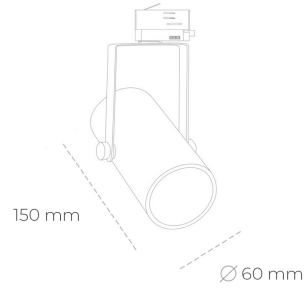

SPOTLIGHT LIDER B MINI 935 20W 38° GREY PREMIUM WHITE ON/OFF

Article number: N007-K0001-HE935-HA-M38-ZE51_500-S1-###

LED	COB
Light colour	3500 [K] PREMIUM WHITE
CRI	90
Led chip flux	2973 [lm]
Luminous flux	2675 [lm]
System power	20 [W]
Luminaire Efficiency	134 [lm/W]
Beam angle	38°
Controller	ON/OFF
MacAdam	3 SDCM

Spotlight LED

Compact track mounted LED spotlight. Aluminium housing. Ceiling base installation possible. Available in white, black and grey. Any RAL palette colour available on enquiry. Reflector beams available: 15°, 23°, 38°, 45° and 60°. Maximum power is 27W.

LUMINAIRE

Weight	0,85 [kg]
Protection rating IP , IK , class	IP 20, IK 1,
Luminaire colour	GREY
Cover	Plastic
Operating voltage	220-240V 50-60Hz

Note: All data are typical values. Tolerance of measurements +/-10% System features may change with product improvements due to technical advances.