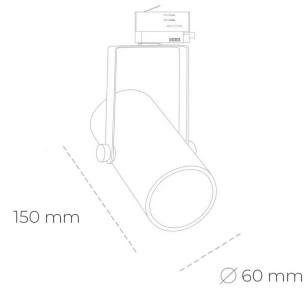

SPOTLIGHT LIDER B MINI 930 14W 60° GREY PREMIUM WHITE ON/OFF

Article number: N007-K0001-HE930-HA-M60-ZE51_350-S1-###

LED	COB
Light colour	3000 [K] PREMIUM WHITE
CRI	90
Led chip flux	2064 [lm]
Luminous flux	1857 [lm]
System power	14 [W]
Luminaire Efficiency	133 [lm/W]
Beam angle	60°
Controller	ON/OFF
MacAdam	3 SDCM

Spotlight LED

Compact track mounted LED spotlight. Aluminium housing. Ceiling base installation possible. Available in white, black and grey. Any RAL palette colour available on enquiry. Reflector beams available: 15°, 23°, 38°, 45° and 60°. Maximum power is 27W.

LUMINAIRE

Weight	0,85 [kg]
Protection rating IP , IK , class	IP 20, IK 1,
Luminaire colour	GREY
Cover	Plastic
Operating voltage	220-240V 50-60Hz

Note: All data are typical values. Tolerance of measurements +/-10% System features may change with product improvements due to technical advances.