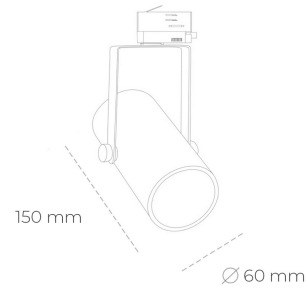

# SPOTLIGHT LIDER B MINI 930 23W 45° GREY PREMIUM WHITE ON/OFF

Article number: N007-K0001-HE930-HA-M45-ZE51\_600-S1-###

LED	COB
Light colour	3000 [K] PREMIUM WHITE
CRI	90
Led chip flux	3403 [lm]
Luminous flux	3062 [lm]
System power	23 [W]
Luminaire Efficiency	133 [lm/W]
Beam angle	45°
Controller	ON/OFF
MacAdam	3 SDCM

### Spotlight LED

Compact track mounted LED spotlight. Aluminium housing. Ceiling base installation possible. Available in white, black and grey. Any RAL palette colour available on enquiry. Reflector beams available: 15°, 23°, 38°, 45° and 60°. Maximum power is 27W.

### LUMINAIRE

Weight	0,85 [kg]
Protection rating IP , IK , class	IP 20, IK 1,
Luminaire colour	GREY
Cover	Plastic
Operating voltage	220-240V 50-60Hz

Note: All data are typical values. Tolerance of measurements +/-10% System features may change with product improvements due to technical advances.