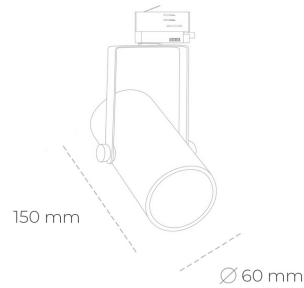

SPOTLIGHT LIDER B MINI 930 27W 38° GREY PREMIUM WHITE ON/OFF

Article number: N007-K0001-HE930-HA-M38-ZE51_700-S1-###

LED	COB
Light colour	3000 [K] PREMIUM WHITE
CRI	90
Led chip flux	3911 [lm]
Luminous flux	3519 [lm]
System power	27 [W]
Luminaire Efficiency	130 [lm/W]
Beam angle	38°
Controller	ON/OFF
MacAdam	3 SDCM

Spotlight LED

Compact track mounted LED spotlight. Aluminium housing. Ceiling base installation possible. Available in white, black and grey. Any RAL palette colour available on enquiry. Reflector beams available: 15°, 23°, 38°, 45° and 60°. Maximum power is 27W.

LUMINAIRE

Weight	0,85 [kg]
Protection rating IP , IK , class	IP 20, IK 1,
Luminaire colour	GREY
Cover	Plastic
Operating voltage	220-240V 50-60Hz

Note: All data are typical values. Tolerance of measurements +/-10% System features may change with product improvements due to technical advances.