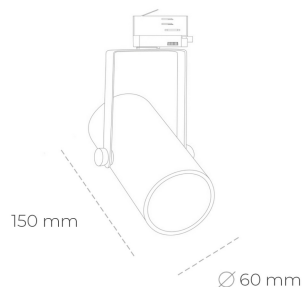

SPOTLIGHT LIDER B MINI 930 25W 15° GREY PREMIUM WHITE ON/OFF

LED	COB
Light colour	3000 [K] PREMIUM WHITE
CRI	90
Led chip flux	3659 [lm]
Luminous flux	3293 [lm]
System power	25 [W]
Luminaire Efficiency	132 [lm/W]
Beam angle	15°
Controller	ON/OFF
MacAdam	3 SDCM

Spotlight LED

Compact track mounted LED spotlight. Aluminium housing. Ceiling base installation possible. Available in white, black and grey. Any RAL palette colour available on enquiry. Reflector beams available: 15°, 23°, 38°, 45° and 60°. Maximum power is 27W.

LUMINAIRE

Weight	0,85 [kg]
Protection rating IP , IK , class	IP 20, IK 1,
Luminaire colour	GREY
Cover	Plastic
Operating voltage	220-240V 50-60Hz

Note: All data are typical values. Tolerance of measurements +/-10% System features may change with product improvements due to technical advances.

OPTIONS

RAL colours on inquiry, honeycomb louver on inquiry , Casambi on inquiry, DALI on inquiry, Phase-cut dimming on inquiry.

Generated: 01.09.2024

+48 32 388 80 00

www.cora.pl
cora@cora.pl

Street: Ignatza Hakuby 18
41-914 Bytom, Polska