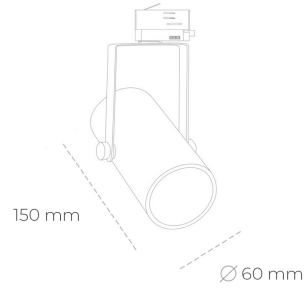

SPOTLIGHT LIDER B MINI 930 21W 15° GREY PREMIUM WHITE ON/OFF

Article number: N007-K0001-HE930-HA-M15-ZE51_550-S1-###

LED	COB
Light colour	3000 [K] PREMIUM WHITE
CRI	90
Led chip flux	3143 [lm]
Luminous flux	2828 [lm]
System power	21 [W]
Luminaire Efficiency	135 [lm/W]
Beam angle	15°
Controller	ON/OFF
MacAdam	3 SDCM

Spotlight LED

Compact track mounted LED spotlight. Aluminium housing. Ceiling base installation possible. Available in white, black and grey. Any RAL palette colour available on enquiry. Reflector beams available: 15°, 23°, 38°, 45° and 60°. Maximum power is 27W.

LUMINAIRE

Weight	0,85 [kg]
Protection rating IP , IK , class	IP 20, IK 1,
Luminaire colour	GREY
Cover	Plastic
Operating voltage	220-240V 50-60Hz

Note: All data are typical values. Tolerance of measurements +/-10% System features may change with product improvements due to technical advances.