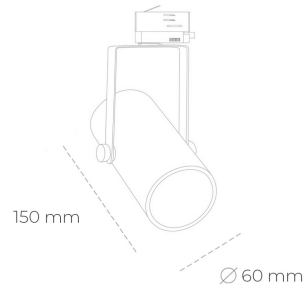

# SPOTLIGHT LIDER B MINI 930 20W 15° GREY PREMIUM WHITE ON/OFF

Article number: N007-K0001-HE930-HA-M15-ZE51\_500-S1-###

LED	COB
Light colour	3000 [K] PREMIUM WHITE
CRI	90
Led chip flux	2880 [lm]
Luminous flux	2592 [lm]
System power	20 [W]
Luminaire Efficiency	130 [lm/W]
Beam angle	15°
Controller	ON/OFF
MacAdam	3 SDCM

### Spotlight LED

Compact track mounted LED spotlight. Aluminium housing. Ceiling base installation possible. Available in white, black and grey. Any RAL palette colour available on enquiry. Reflector beams available: 15°, 23°, 38°, 45° and 60°. Maximum power is 27W.

### LUMINAIRE

Weight	0,85 [kg]
Protection rating IP , IK , class	IP 20, IK 1,
Luminaire colour	GREY
Cover	Plastic
Operating voltage	220-240V 50-60Hz

Note: All data are typical values. Tolerance of measurements +/-10% System features may change with product improvements due to technical advances.