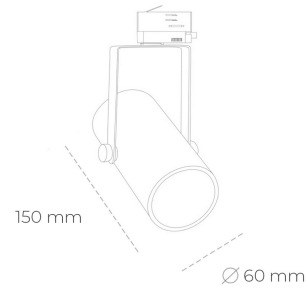

SPOTLIGHT LIDER B MINI 957 10W 45° GREY SPECIAL ON/OFF

Article number: N007-K0001-CC957-H5-M45-ZE61_250-S1-###

LED	COB
Light colour	5700 [K] SPECIAL
CRI	90
Led chip flux	1318 [lm]
Luminous flux	1186 [lm]
System power	10 [W]
Luminaire Efficiency	119 [lm/W]
Beam angle	45°
Controller	ON/OFF
MacAdam	3 SDCM

Spotlight LED

Compact track mounted LED spotlight. Aluminium housing. Ceiling base installation possible. Available in white, black and grey. Any RAL palette colour available on enquiry. Reflector beams available: 15°, 23°, 38°, 45° and 60°. Maximum power is 27W.

LUMINAIRE

Weight	0,85 [kg]
Protection rating IP , IK , class	IP 20, IK 1,
Luminaire colour	GREY
Cover	Plastic
Operating voltage	220-240V 50-60Hz

Note: All data are typical values. Tolerance of measurements +/-10% System features may change with product improvements due to technical advances.