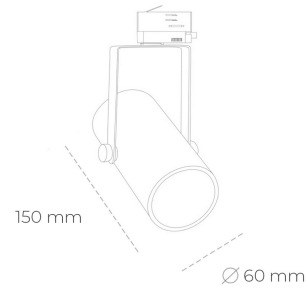

## SPOTLIGHT LIDER B MINI 957 25W 45° GREY SPECIAL ON/OFF

Article number: N007-K0001-CC957-H5-M45-ZE51\_650-S1-###

LED	COB
Light colour	5700 [K] SPECIAL
CRI	90
Led chip flux	3255 [lm]
Luminous flux	2929 [lm]
System power	25 [W]
Luminaire Efficiency	117 [lm/W]
Beam angle	45°
Controller	ON/OFF
MacAdam	3 SDCM

### Spotlight LED

Compact track mounted LED spotlight. Aluminium housing. Ceiling base installation possible. Available in white, black and grey. Any RAL palette colour available on enquiry. Reflector beams available: 15°, 23°, 38°, 45° and 60°. Maximum power is 27W.

### LUMINAIRE

Weight	0,85 [kg]
Protection rating IP , IK , class	IP 20, IK 1,
Luminaire colour	GREY
Cover	Plastic
Operating voltage	220-240V 50-60Hz

Note: All data are typical values. Tolerance of measurements +/-10% System features may change with product improvements due to technical advances.