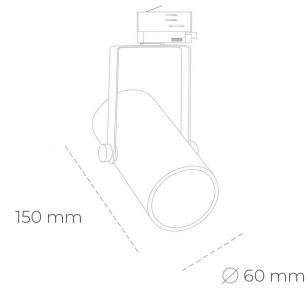

SPOTLIGHT LIDER B MINI 957 21W 38° GREY SPECIAL ON/OFF

Article number: N007-K0001-CC957-H5-M38-ZE51_550-S1-###

LED	COB
Light colour	5700 [K] SPECIAL
CRI	90
Led chip flux	2788 [lm]
Luminous flux	2509 [lm]
System power	21 [W]
Luminaire Efficiency	119 [lm/W]
Beam angle	38°
Controller	ON/OFF
MacAdam	3 SDCM

Spotlight LED

Compact track mounted LED spotlight. Aluminium housing. Ceiling base installation possible. Available in white, black and grey. Any RAL palette colour available on enquiry. Reflector beams available: 15°, 23°, 38°, 45° and 60°. Maximum power is 27W.

LUMINAIRE

Weight	0,85 [kg]
Protection rating IP , IK , class	IP 20, IK 1,
Luminaire colour	GREY
Cover	Plastic
Operating voltage	220-240V 50-60Hz

Note: All data are typical values. Tolerance of measurements +/-10% System features may change with product improvements due to technical advances.