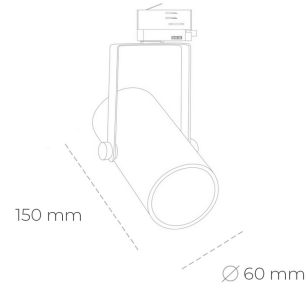

SPOTLIGHT LIDER B MINI 957 10W 23° GREY SPECIAL ON/OFF

Article number: N007-K0001-CC957-H5-M23-ZE61_250-S1-###

LED	COB
Light colour	5700 [K] SPECIAL
CRI	90
Led chip flux	1318 [lm]
Luminous flux	1186 [lm]
System power	10 [W]
Luminaire Efficiency	119 [lm/W]
Beam angle	23°
Controller	ON/OFF
MacAdam	3 SDCM

Spotlight LED

Compact track mounted LED spotlight. Aluminium housing. Ceiling base installation possible. Available in white, black and grey. Any RAL palette colour available on enquiry. Reflector beams available: 15°, 23°, 38°, 45° and 60°. Maximum power is 27W.

LUMINAIRE

Weight	0,85 [kg]
Protection rating IP , IK , class	IP 20, IK 1,
Luminaire colour	GREY
Cover	Plastic
Operating voltage	220-240V 50-60Hz

Note: All data are typical values. Tolerance of measurements +/-10% System features may change with product improvements due to technical advances.