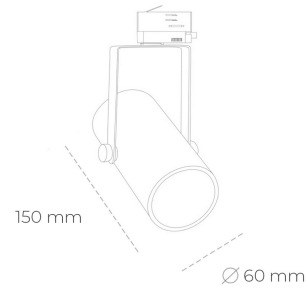

SPOTLIGHT LIDER B MINI 942 27W 15° GREY MEAT WHITE ON/OFF

Article number: N007-K0001-CC942-H5-M15-ZE51_700-S1-###

LED	COB
Light colour	4200 [K] MEAT WHITE
CRI	90
Led chip flux	2695 [lm]
Luminous flux	2425 [lm]
System power	27 [W]
Luminaire Efficiency	90 [lm/W]
Beam angle	15°
Controller	ON/OFF
MacAdam	3 SDCM

Spotlight LED

Compact track mounted LED spotlight. Aluminium housing. Ceiling base installation possible. Available in white, black and grey. Any RAL palette colour available on enquiry. Reflector beams available: 15°, 23°, 38°, 45° and 60°. Maximum power is 27W.

LUMINAIRE

Weight	0,85 [kg]
Protection rating IP , IK , class	IP 20, IK 1,
Luminaire colour	GREY
Cover	Plastic
Operating voltage	220-240V 50-60Hz

Note: All data are typical values. Tolerance of measurements +/-10% System features may change with product improvements due to technical advances.