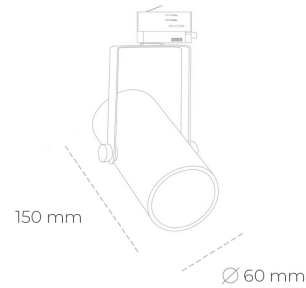

SPOTLIGHT LIDER B MINI 942 23W 15° GREY MEAT WHITE ON/OFF

Article number: N007-K0001-CC942-H5-M15-ZE51_600-S1-###

LED	COB
Light colour	4200 [K] MEAT WHITE
CRI	90
Led chip flux	2340 [lm]
Luminous flux	2106 [lm]
System power	23 [W]
Luminaire Efficiency	92 [lm/W]
Beam angle	15°
Controller	ON/OFF
MacAdam	3 SDCM

Spotlight LED

Compact track mounted LED spotlight. Aluminium housing. Ceiling base installation possible. Available in white, black and grey. Any RAL palette colour available on enquiry. Reflector beams available: 15°, 23°, 38°, 45° and 60°. Maximum power is 27W.

LUMINAIRE

Weight	0,85 [kg]
Protection rating IP , IK , class	IP 20, IK 1,
Luminaire colour	GREY
Cover	Plastic
Operating voltage	220-240V 50-60Hz

Note: All data are typical values. Tolerance of measurements +/-10% System features may change with product improvements due to technical advances.