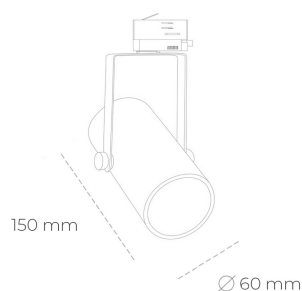

SPOTLIGHT LIDER B MINI 940 27W 60° GREY HI EFFICIENT ON/OFF

Article number: N007-K0001-BB940-H5-M60-ZE51_700-S1-###

| | |
|----------------------|-----------------------|
| LED | COB |
| Light colour | 4000 [K] HI EFFICIENT |
| CRI | 90 |
| Led chip flux | 4385 [lm] |
| Luminous flux | 3946 [lm] |
| System power | 27 [W] |
| Luminaire Efficiency | 146 [lm/W] |
| Beam angle | 60° |
| Controller | ON/OFF |
| MacAdam | 3 SDCM |

Spotlight LED

Compact track mounted LED spotlight. Aluminium housing. Ceiling base installation possible. Available in white, black and grey. Any RAL palette colour available on enquiry. Reflector beams available: 15°, 23°, 38°, 45° and 60°. Maximum power is 27W.

LUMINAIRE

| | |
|-----------------------------------|------------------|
| Weight | 0,85 [kg] |
| Protection rating IP , IK , class | IP 20, IK 1, |
| Luminaire colour | GREY |
| Cover | Plastic |
| Operating voltage | 220-240V 50-60Hz |