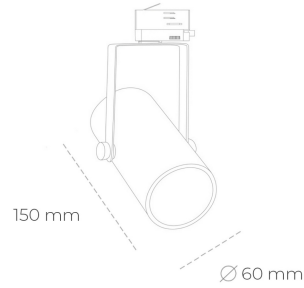

## SPOTLIGHT LIDER B MINI 940 23W 60° GREY HI EFFICIENT ON/OFF

Article number: N007-K0001-BB940-H5-M60-ZE51\_600-S1-###

LED	COB
Light colour	4000 [K] HI EFFICIENT
CRI	90
Led chip flux	3793 [lm]
Luminous flux	3413 [lm]
System power	23 [W]
Luminaire Efficiency	148 [lm/W]
Beam angle	60°
Controller	ON/OFF
MacAdam	3 SDCM

### Spotlight LED

Compact track mounted LED spotlight. Aluminium housing. Ceiling base installation possible. Available in white, black and grey. Any RAL palette colour available on enquiry. Reflector beams available: 15°, 23°, 38°, 45° and 60°. Maximum power is 27W.

### LUMINAIRE

Weight	0,85 [kg]
Protection rating IP , IK , class	IP 20, IK 1,
Luminaire colour	GREY
Cover	Plastic
Operating voltage	220-240V 50-60Hz

Note: All data are typical values. Tolerance of measurements +/-10% System features may change with product improvements due to technical advances.