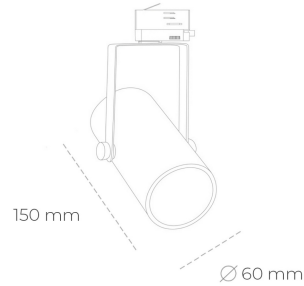

SPOTLIGHT LIDER B MINI 940 10W 45° GREY HI EFFICIENT ON/OFF

Article number: N007-K0001-BB940-H5-M45-ZE61_250-S1-###

LED	COB
Light colour	4000 [K] HI EFFICIENT
CRI	90
Led chip flux	1625 [lm]
Luminous flux	1462 [lm]
System power	10 [W]
Luminaire Efficiency	146 [lm/W]
Beam angle	45°
Controller	ON/OFF
MacAdam	3 SDCM

Spotlight LED

Compact track mounted LED spotlight. Aluminium housing. Ceiling base installation possible. Available in white, black and grey. Any RAL palette colour available on enquiry. Reflector beams available: 15°, 23°, 38°, 45° and 60°. Maximum power is 27W.

LUMINAIRE

Weight	0,85 [kg]
Protection rating IP , IK , class	IP 20, IK 1,
Luminaire colour	GREY
Cover	Plastic
Operating voltage	220-240V 50-60Hz

Note: All data are typical values. Tolerance of measurements +/-10% System features may change with product improvements due to technical advances.