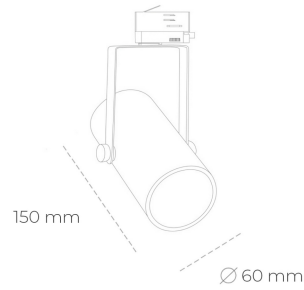

SPOTLIGHT LIDER B MINI 940 14W 45° GREY HI EFFICIENT ON/OFF

Article number: N007-K0001-BB940-H5-M45-ZE51_350-S1-###

LED	COB
Light colour	4000 [K] HI EFFICIENT
CRI	90
Led chip flux	2260 [lm]
Luminous flux	2034 [lm]
System power	14 [W]
Luminaire Efficiency	145 [lm/W]
Beam angle	45°
Controller	ON/OFF
MacAdam	3 SDCM

Spotlight LED

Compact track mounted LED spotlight. Aluminium housing. Ceiling base installation possible. Available in white, black and grey. Any RAL palette colour available on enquiry. Reflector beams available: 15°, 23°, 38°, 45° and 60°. Maximum power is 27W.

LUMINAIRE

Weight	0,85 [kg]
Protection rating IP , IK , class	IP 20, IK 1,
Luminaire colour	GREY
Cover	Plastic
Operating voltage	220-240V 50-60Hz

Note: All data are typical values. Tolerance of measurements +/-10% System features may change with product improvements due to technical advances.