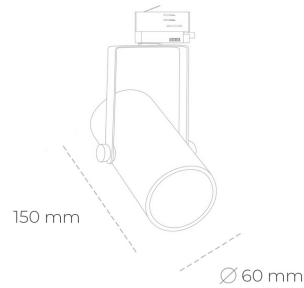

SPOTLIGHT LIDER B MINI 935 10W 60° GREY HI EFFICIENT ON/OFF

Article number: N007-K0001-BB935-H5-M60-ZE61_250-S1-###

LED	COB
Light colour	3500 [K] HI EFFICIENT
CRI	90
Led chip flux	1571 [lm]
Luminous flux	1413 [lm]
System power	10 [W]
Luminaire Efficiency	141 [lm/W]
Beam angle	60°
Controller	ON/OFF
MacAdam	3 SDCM

Spotlight LED

Compact track mounted LED spotlight. Aluminium housing. Ceiling base installation possible. Available in white, black and grey. Any RAL palette colour available on enquiry. Reflector beams available: 15°, 23°, 38°, 45° and 60°. Maximum power is 27W.

LUMINAIRE

Weight	0,85 [kg]
Protection rating IP , IK , class	IP 20, IK 1,
Luminaire colour	GREY
Cover	Plastic
Operating voltage	220-240V 50-60Hz

Note: All data are typical values. Tolerance of measurements +/-10% System features may change with product improvements due to technical advances.