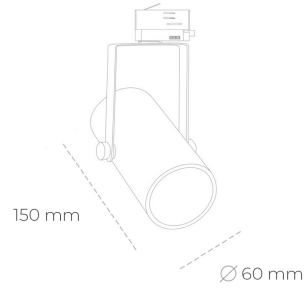

## SPOTLIGHT LIDER B MINI 935 19W 15° GREY HI EFFICIENT ON/OFF

Article number: N007-K0001-BB935-H5-M15-ZE51\_500-S1-###

LED	COB
Light colour	3500 [K] HI EFFICIENT
CRI	90
Led chip flux	3054 [lm]
Luminous flux	2748 [lm]
System power	19 [W]
Luminaire Efficiency	145 [lm/W]
Beam angle	15°
Controller	ON/OFF
MacAdam	3 SDCM

### Spotlight LED

Compact track mounted LED spotlight. Aluminium housing. Ceiling base installation possible. Available in white, black and grey. Any RAL palette colour available on enquiry. Reflector beams available: 15°, 23°, 38°, 45° and 60°. Maximum power is 27W.

### LUMINAIRE

Weight	0,85 [kg]
Protection rating IP , IK , class	IP 20, IK 1,
Luminaire colour	GREY
Cover	Plastic
Operating voltage	220-240V 50-60Hz

Note: All data are typical values. Tolerance of measurements +/-10% System features may change with product improvements due to technical advances.