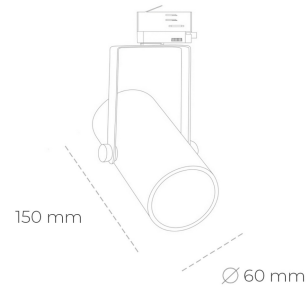

SPOTLIGHT LIDER B MINI 930 10W 23° GREY HI EFFICIENT ON/OFF

Article number: N007-K0001-BB930-H5-M23-ZE61_250-S1-###

LED	COB
Light colour	3000 [K] HI EFFICIENT
CRI	90
Led chip flux	1623 [lm]
Luminous flux	1460 [lm]
System power	10 [W]
Luminaire Efficiency	146 [lm/W]
Beam angle	23°
Controller	ON/OFF
MacAdam	3 SDCM

Spotlight LED

Compact track mounted LED spotlight. Aluminium housing. Ceiling base installation possible. Available in white, black and grey. Any RAL palette colour available on enquiry. Reflector beams available: 15°, 23°, 38°, 45° and 60°. Maximum power is 27W.

LUMINAIRE

Weight	0,85 [kg]
Protection rating IP , IK , class	IP 20, IK 1,
Luminaire colour	GREY
Cover	Plastic
Operating voltage	220-240V 50-60Hz

Note: All data are typical values. Tolerance of measurements +/-10% System features may change with product improvements due to technical advances.