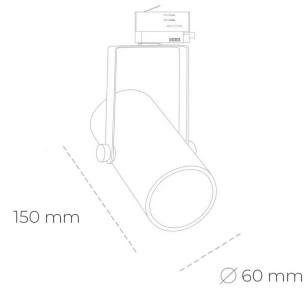

SPOTLIGHT LIDER B MINI 930 14W 15° GREY HI EFFICIENT ON/OFF

Article number: N007-K0001-BB930-H5-M15-ZE51_350-S1-###

| | |
|----------------------|-----------------------|
| LED | COB |
| Light colour | 3000 [K] HI EFFICIENT |
| CRI | 90 |
| Led chip flux | 2256 [lm] |
| Luminous flux | 2030 [lm] |
| System power | 14 [W] |
| Luminaire Efficiency | 145 [lm/W] |
| Beam angle | 15° |
| Controller | ON/OFF |
| MacAdam | 3 SDCM |

Spotlight LED

Compact track mounted LED spotlight. Aluminium housing. Ceiling base installation possible. Available in white, black and grey. Any RAL palette colour available on enquiry. Reflector beams available: 15°, 23°, 38°, 45° and 60°. Maximum power is 27W.

LUMINAIRE

| | |
|-----------------------------------|------------------|
| Weight | 0,85 [kg] |
| Protection rating IP , IK , class | IP 20, IK 1, |
| Luminaire colour | GREY |
| Cover | Plastic |
| Operating voltage | 220-240V 50-60Hz |