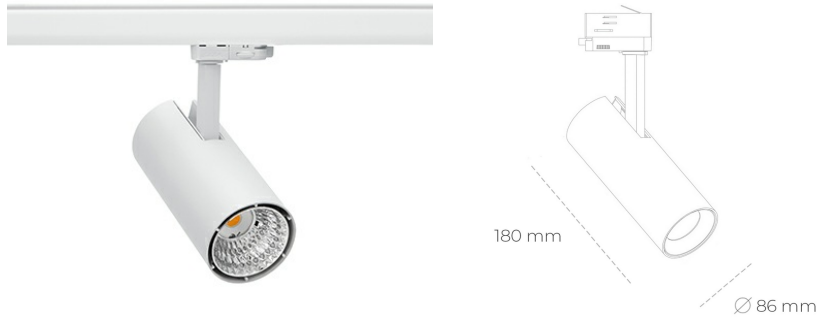

SPOTLIGHT LIDER D MINIS 825 21W 15° WHITE BREAD ON/OFF

Article number: N006-K0003-VF825-H5-M15-ZE53_550-S2-AA3

LED	COB
Light colour	2500 [K] BREAD
CRI	80
Led chip flux	2574 [lm]
Luminous flux	2316 [lm]
System power	21 [W]
Luminaire Efficiency	110 [lm/W]
Beam angle	15°
Controller	ON/OFF
MacAdam	3 SDCM

Spotlight LED

Compact track mounted LED spotlight. Aluminium housing. Ceiling base installation possible. Available in white, black and grey. Any RAL palette colour available on enquiry. Reflector beams available: 15°, 23°, 38°, 45° and 60°. Maximum power is 23W.

LUMINAIRE

Weight	0,81 [kg]
Protection rating IP , IK , class	IP 20, IK 1,
Luminaire colour	WHITE
Cover	Plastic
Operating voltage	220-240V 50-60Hz

Note: All data are typical values. Tolerance of measurements +/-10% System features may change with product improvements due to technical advances.