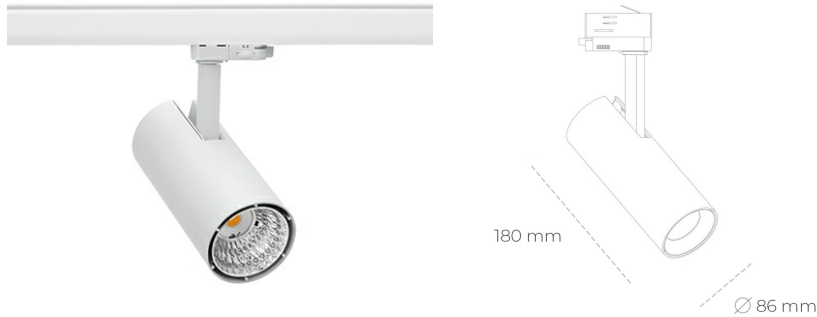

## SPOTLIGHT LIDER D MINIS 820 23W 60° WHITE MEAT PINK ON/OFF

Article number: N006-K0003-VE820-H5-M60-ZE53\_600-S2-AA3

|                      |                    |
|----------------------|--------------------|
| LED                  | COB                |
| Light colour         | 2000 [K] MEAT PINK |
| CRI                  | 80                 |
| Led chip flux        | 2013 [lm]          |
| Luminous flux        | 1811 [lm]          |
| System power         | 23 [W]             |
| Luminaire Efficiency | 79 [lm/W]          |
| Beam angle           | 60°                |
| Controller           | ON/OFF             |
| MacAdam              | 3 SDCM             |

### Spotlight LED

Compact track mounted LED spotlight. Aluminium housing. Ceiling base installation possible. Available in white, black and grey. Any RAL palette colour available on enquiry. Reflector beams available: 15°, 23°, 38°, 45° and 60°. Maximum power is 23W.

### LUMINAIRE

|                                   |                  |
|-----------------------------------|------------------|
| Weight                            | 0,81 [kg]        |
| Protection rating IP , IK , class | IP 20, IK 1,     |
| Luminaire colour                  | WHITE            |
| Cover                             | Plastic          |
| Operating voltage                 | 220-240V 50-60Hz |